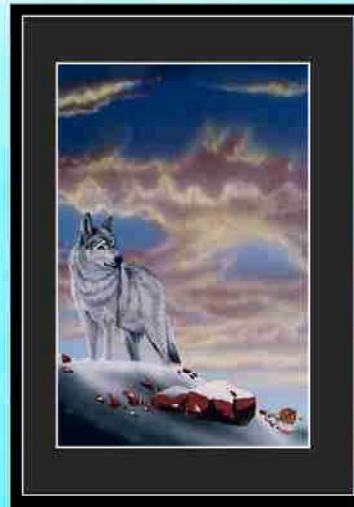

“GREY GHOST”

**11" x 14" Black or Barn Wood Frame,
with 6" x 9" Print & Black Matt.**

**Price \$ 55.00
Shipping \$ 15.00**

**18" x 24" Black or Barn Wood Frame,
with 12 3/4" x 18 3/4" print & Black Matt.**

**Price \$135.00
Shipping \$ 25.00**

**18" x 24" Black or Barn Wood Frame,
with 12 3/4" x 18 3/4" Print, Double
Matt & Miniature Cultural Item.**

**Price \$155.00
Shipping \$ 25.00**