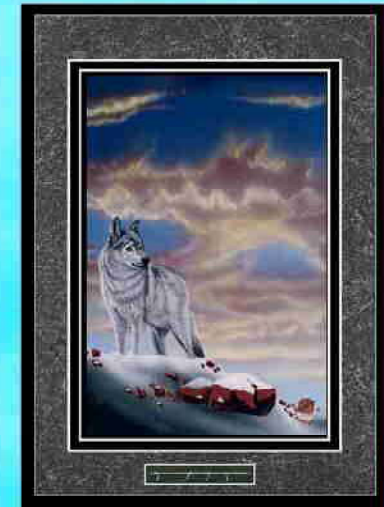

“GREY GHOST”

**11" x 14" Black or Barn Wood Frame,
with 6" x 9" Print & Black Matt.**

**Price \$ 55.00
Shipping \$ 15.00**

**18" x 24" Black or Barn Wood Frame,
with 12 3/4" x 18 3/4" print & Black Matt.**

**Price \$135.00
Shipping \$ 25.00**

**18" x 24" Black or Barn Wood Frame,
with 12 3/4" x 18 3/4" Print, Double
Matt & Miniature Cultural Item.**

**Price \$155.00
Shipping \$ 25.00**